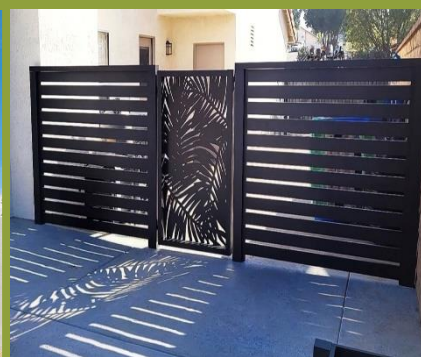

PROVIDING CREATIVE SOLUTIONS TO TURN YOUR
BACKYARD INTO A PERSONAL PARADISE!

4K Aluminum, Inc. Nationwide Corporate Headquarters :
5280 S. Valley View Blvd Unit J
Las Vegas, NV 89118
702-778-0709
info@4kaluminum.com

4K Aluminum of California:
1605 Railroad Street,
Corona, CA 92878
951-667-3053
sales.ca@4kaluminum.com

www.4kaluminum.com